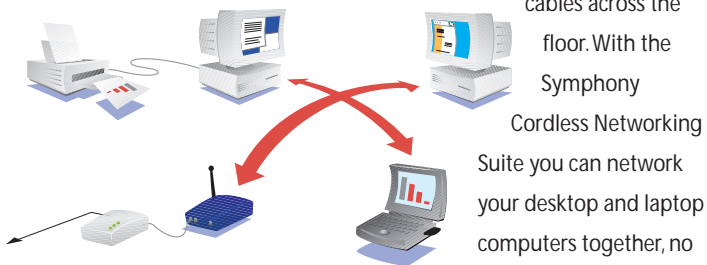

Share ISDN router, DSL, or Cable modem access

Plug'n'Play installation

Compact, ergonomic design

Symphony Cordless Ethernet Bridge

*Simple, Reliable Home and Small Office
Computer Networking Without Wires*

No Wires Needed—Network Computers Cordlessly

Connect your computers together without wires! Eliminate the hassle of opening up walls, climbing through your attic or stringing cables across the floor. With the Symphony Cordless Networking Suite you can network your desktop and laptop computers together, no matter where they are in your home or office. With a 150 foot range, Symphony covers most homes and small offices. And, because it is cordless, you can place your computers wherever you need them—not tied to a phone jack.

Save Money, Save Time— Share One Internet Connection Simultaneously

You've probably experienced the conflict of multiple people trying to get on the Internet at the same time—Dad wants to check stock prices, Mom wants to research the family vacation and Junior wants to get online and chat. End these Internet access frustrations with Symphony. The included Symphony Conductor™ application lets multiple people share one ISP account through an ISDN router, cable modem, or DSL modem connection. You and your family can explore different websites at the same

Extend a Wired LAN

With Symphony, adding wireless clients to your existing Ethernet network is as simple as plugging the Ethernet Bridge into a standard Ethernet hub using the included cable. Now, any laptop or desktop enabled with a Symphony Cordless adapter can access shared files, use network printers, and take advantage of the network's Internet access. And no technicians are necessary to help get it operating!