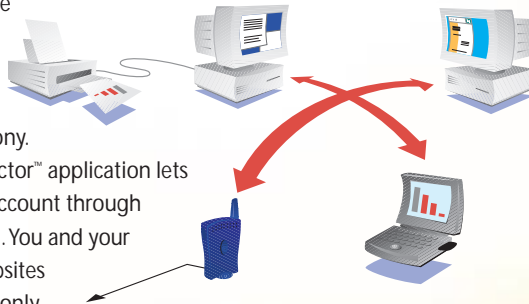

Connect your computers together without wires! Eliminate the hassle of opening up walls, climbing through your attic or stringing cables across the floor. With the Symphony Cordless

Networking Suite you can network your desktop and laptop computers together, no matter where they are in your home or office. With a 150 foot

range, Symphony covers most homes and small offices. And, because it is cordless, you can place your computers wherever you need them—not tied to a phone jack.

No Networking Knowledge Required

Symphony Composer™ installation wizard takes the entire hassle out of setting up your cordless network. From start to finish Symphony Composer™ guides you through the installation—setting up Internet

sharing, printer sharing and file sharing for you. And, adding additional computers is easy.

Save Money, Save Time— Share One Internet Connection Simultaneously

You've probably experienced the conflict of multiple people trying to get on the Internet at the same time—Dad wants to check stock prices, Mom wants to research the family vacation and Junior wants to get online and chat. End these Internet access frustrations with Symphony.

The included Symphony Conductor™ application lets multiple people share one ISP account through the Symphony Cordless Modem. You and your family can explore different websites at the same time for the cost of only one ISP connection.