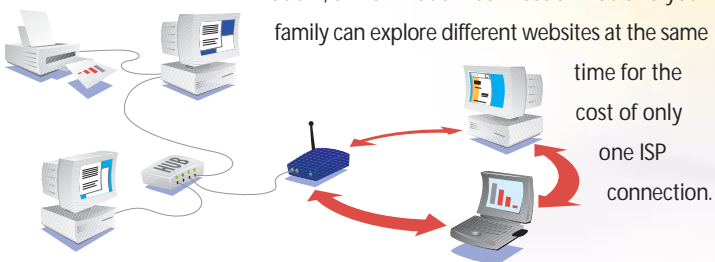

Share ISDN router, DSL, or Cable modem access

Plug'n'Play installation

Compact, ergonomic design

Symphony Cordless Ethernet Bridge

*Simple, Reliable Home and Small Office
Computer Networking Without Wires*

No Wires Needed—Network Computers Cordlessly

Connect your computers together without wires! Eliminate the hassle of opening up walls, climbing through your attic or stringing cables across the floor. With the Symphony Cordless Networking Suite you can network your desktop and laptop computers together, no matter where they are in your home or office. With a 150 foot range, Symphony covers most homes and small offices. And, because it is cordless, you can place your computers wherever you need them—not tied to a phone jack.

Save Money, Save Time— Share One Internet Connection Simultaneously

You've probably experienced the conflict of multiple people trying to get on the Internet at the same time—Dad wants to check stock prices, Mom wants to research the family vacation and Junior wants to get online and chat. End these Internet access frustrations with Symphony. The included Symphony Conductor™ application lets multiple people share one ISP account through an ISDN router, cable modem, or DSL modem connection. You and your family can explore different websites at the same

Extend a Wired LAN

With Symphony, adding wireless clients to your existing Ethernet network is as simple as plugging the Ethernet Bridge into a standard Ethernet hub using the included cable. Now, any laptop or desktop enabled with a Symphony Cordless adapter can access shared files, use network printers, and take advantage of the network's Internet access. And no technicians are necessary to help get it operating!