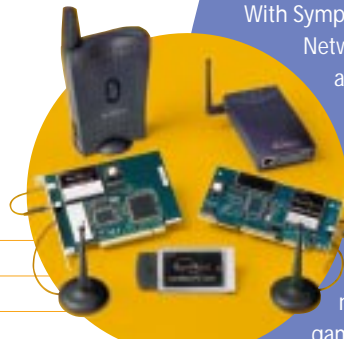

Features

- Simultaneous multi-user ISP sharing
- No wiring between computers and Bridge
- Extend your existing LAN

Benefits

- High speed Internet access with one account
- Computers may be placed anywhere, free from phone jacks
- Add PCs without installing wires

Cordless Ethernet Bridge Specifications

Radio Data Rate:	1.6 Mbps
Frequency:	2.4 GHz Frequency Hopping Spread Spectrum
Range:	Up to 150 feet through walls, ceilings, floors
Maximum Computers/network:	10
Warranty:	1 year limited parts and labor

System Requirements:

At least one Symphony-equipped desktop or laptop PC
ISDN router, DSL modem, or Cable modem
Ethernet hub (optional)
AC power source

Box Contents:

Symphony Cordless Ethernet Bridge with antenna
Symphony Quick Start Guide
Symphony User's Manual
Symphony Software (on CD-ROM):

- Composer™ installation wizard
- Conductor™ modem sharing software
- Maestro™ configuration tool

AC power supply
Ethernet cross-over cable

Ordering Information:

Symphony Cordless Ethernet Bridge
Model 4920-05
UPC 7 43199 49205 7
Dimensions: 10.6"W x 8.1"H x 3.8"D
Weight: 4 pounds
Masterpack Quantity: 10

Members of the Symphony Cordless Family

With Symphony Cordless Networking products, you and your family can start enjoying fast, shared Internet connections, saving money by sharing printers, and having fun playing networked computer games—without wires!

Using only one phone line and one ISP account, Symphony lets you explore different Internet sites from multiple computers at the same time. Access printers, drives, folders, and files from any computer on your cordless network. Share your existing modem or use the Symphony Cordless Modem for the ultimate cordless Internet access. Attach the Symphony Cordless Ethernet Bridge to an existing Ethernet network or a high-speed Internet access device like an ISDN router, xDSL modem, or Cable modem for the most flexible home and small office solution available.

Cordless ISA Card

For desktop PCs with an available ISA slot.

Cordless PCI Card

For desktop PCs with an available PCI slot.

Cordless PC Card

For laptop computer users with a PC Card Type II slot.

Cordless Modem

Optional stand-alone 56K modem for dial-up phone access for all Symphony-enabled computers. Instant setup—always on.