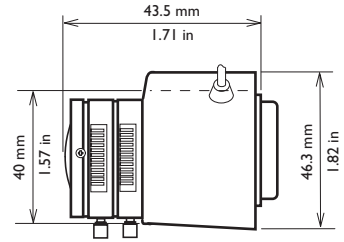

Dimensions LTC 3264/30