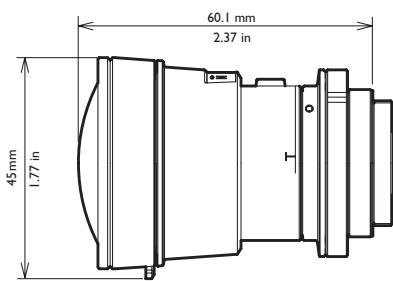

	LTC 3261/30	LTC 3264/30	LTC 3271/40	LTC 3274/40
Image format	1/2"	1/2"	1/2"	1/2"
Focal length	4.5 - 10 mm	4.5 - 10 mm	7.5 - 75 mm	7.5 - 75 mm
Iris range	F1.6 - close	F1.6 - 360	F2.2 - close	F2.2 - 360
Focus range	0.3m (1ft) to infinity	0.3m (1ft) to infinity	0.3m (1ft) to infinity	0.3m (1ft) to infinity
Back focus distance	8.6 mm (0.34 in) in air	8.6 mm (0.34 in) in air	8.5 mm (0.34 in) in air	8.5 mm (0.34 in) in air
Weight	40 g (0.09 lb)	50 g (0.11 lb)	215 g (0.47 lb)	220 g (0.48 lb)
Lens mount	CS	CS	CS	CS
Angle of view:				
Wide (HxV)	81.3° X 60.9°	81.3° X 60.9°	46.2° X 35.5°	46.2° X 35.5°
Tele (HxV)	38.2° X 28.7°	38.2° X 28.7°	4.9° X 3.7°	4.9° X 3.7°
Iris control	Manual	4-pin DC control	Manual	4-pin DC control
Focus control	Manual	Manual	Manual	Manual
Zoom control	Manual	Manual	Manual	Manual

Features - LTC 33xx Series 1/3" Varifocal lenses

	LTC 3361/40	LTC 3364/40	LTC 3371/20	LTC 3374/20
Image format	1/3"	1/3"	1/3"	1/3"
Focal length	2.8 - 12	2.8 - 12	5 - 50 mm	5 - 50 mm
Iris range	F1.4 - close	F1.4 - 360	F1.4 - close	F1.4 - 185
Focus range	0.3 m (1 ft) to infinity	0.3 m (1 ft) to infinity	1 m (3.3 ft) to infinity	1 m (3.3 ft) to infinity
Back focus distance	8.6 mm (0.34 in) in air	8.6 mm (0.34 in) in air	10.05 mm (0.4 in) in air	10.05 mm (0.4 in) in air
Weight	72 g (0.16 lb)	79 g (0.17 lb)	85 g (0.187 lb)	97 g (0.213 lb)
Lens mount	CS	CS	CS	CS
Angle of view:				
Wide (HxV)	97.4° X 72.5°	97.4° X 72.5°	53.4° X 40.1°	53.4° X 40.1°
Tele (HxV)	24.1° X 18.1°	24.1° X 18.1°	5.3° X 4.1°	5.3° X 4.1°
Iris control	Manual	4-pin DC control	Manual	4-pin DC control
Focus control	Manual	Manual	Manual	Manual
Zoom control	Manual	Manual	Manual	Manual

Features - LTC 32xx Series

Dimensions LTC 3261/30

Dimensions LTC 3264/30

Dimensions LTC 3271/40

Dimensions LTC 3274/40

Features - LTC 336I Series

Dimensions LTC 3361/20

Dimensions LTC 3361/30