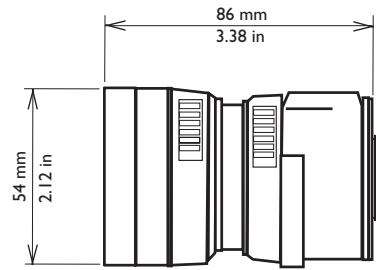

	LTC 3261/30	LTC 3264/30	LTC 3271/40	LTC 3274/40
Image format	1/2"	1/2"	1/2"	1/2"
Focal length	4.5 - 10 mm	4.5 - 10 mm	7.5 - 75 mm	7.5 - 75 mm
Iris range	F1.6 - close	F1.6 - 360	F2.2 - close	F2.2 - 360
Focus range	0.3m (1ft) to infinity	0.3m (1ft) to infinity	0.3m (1ft) to infinity	0.3m (1ft) to infinity
Back focus distance	8.6 mm (0.34 in) in air	8.6 mm (0.34 in) in air	8.5 mm (0.34 in) in air	8.5 mm (0.34 in) in air
Weight	40 g (0.09 lb)	50 g (0.11 lb)	215 g (0.47 lb)	220 g (0.48 lb)
Lens mount	CS	CS	CS	CS
Angle of view:				
Wide (HxV)	81.3° X 60.9°	81.3° X 60.9°	46.2° X 35.5°	46.2° X 35.5°
Tele (HxV)	38.2° X 28.7°	38.2° X 28.7°	4.9° X 3.7°	4.9° X 3.7°
Iris control	Manual	4-pin DC control	Manual	4-pin DC control
Focus control	Manual	Manual	Manual	Manual
Zoom control	Manual	Manual	Manual	Manual

Features - LTC 33xx Series 1/3" Varifocal lenses

	LTC 3361/40	LTC 3364/40	LTC 3371/20	LTC 3374/20
Image format	1/3"	1/3"	1/3"	1/3"
Focal length	2.8 - 12	2.8 - 12	5 - 50 mm	5 - 50 mm
Iris range	F1.4 - close	F1.4 - 360	F1.4 - close	F1.4 - 185
Focus range	0.3 m (1 ft) to infinity	0.3 m (1 ft) to infinity	1 m (3.3 ft) to infinity	1 m (3.3 ft) to infinity
Back focus distance	8.6 mm (0.34 in) in air	8.6 mm (0.34 in) in air	10.05 mm (0.4 in) in air	10.05 mm (0.4 in) in air
Weight	72 g (0.16 lb)	79 g (0.17 lb)	85 g (0.187 lb)	97 g (0.213 lb)
Lens mount	CS	CS	CS	CS
Angle of view:				
Wide (HxV)	97.4° X 72.5°	97.4° X 72.5°	53.4° X 40.1°	53.4° X 40.1°
Tele (HxV)	24.1° X 18.1°	24.1° X 18.1°	5.3° X 4.1°	5.3° X 4.1°
Iris control	Manual	4-pin DC control	Manual	4-pin DC control
Focus control	Manual	Manual	Manual	Manual
Zoom control	Manual	Manual	Manual	Manual

Features - LTC 32xx Series

Dimensions LTC 3261/30

Dimensions LTC 3264/30

Dimensions LTC 3271/40

Dimensions LTC 3274/40

Features - LTC 336I Series

Dimensions LTC 3361/20

Dimensions LTC 3361/30