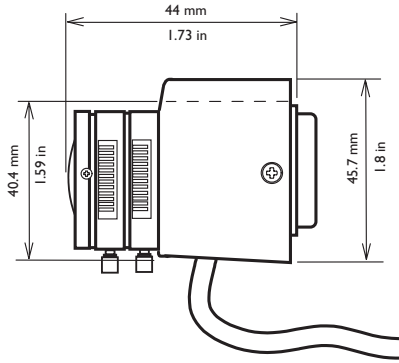

Features - LTC 3364 Series

Dimensions LTC 3364/21