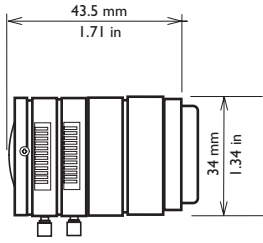

Features - LTC 32xx Series

Dimensions LTC 3261/30