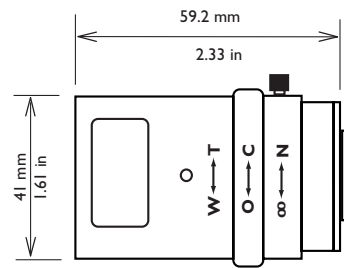

	LTC 3261/30	LTC 3264/30	LTC 3271/40	LTC 3274/40
Image format	1/2"	1/2"	1/2"	1/2"
Focal length	4.5 - 10 mm	4.5 - 10 mm	7.5 - 75 mm	7.5 - 75 mm
Iris range	F1.6 - close	F1.6 - 360	F2.2 - close	F2.2 - 360
Focus range	0.3m (1ft) to infinity	0.3m (1ft) to infinity	0.3m (1ft) to infinity	0.3m (1ft) to infinity
Back focus distance	8.6 mm (0.34 in) in air	8.6 mm (0.34 in) in air	8.5 mm (0.34 in) in air	8.5 mm (0.34 in) in air
Weight	40 g (0.09 lb)	50 g (0.11 lb)	215 g (0.47 lb)	220 g (0.48 lb)
Lens mount	CS	CS	CS	CS
Angle of view:				
Wide (HxV)	81.3° X 60.9°	81.3° X 60.9°	46.2° X 35.5°	46.2° X 35.5°
Tele (HxV)	38.2° X 28.7°	38.2° X 28.7°	4.9° X 3.7°	4.9° X 3.7°
Iris control	Manual	4-pin DC control	Manual	4-pin DC control
Focus control	Manual	Manual	Manual	Manual
Zoom control	Manual	Manual	Manual	Manual

Features - LTC 33xx Series 1/3" Varifocal lenses

	LTC 3361/40	LTC 3364/40	LTC 3371/20	LTC 3374/20
Image format	1/3"	1/3"	1/3"	1/3"
Focal length	2.8 - 12	2.8 - 12	5 - 50 mm	5 - 50 mm
Iris range	F1.4 - close	F1.4 - 360	F1.4 - close	F1.4 - 185
Focus range	0.3 m (1 ft) to infinity	0.3 m (1 ft) to infinity	1 m (3.3 ft) to infinity	1 m (3.3 ft) to infinity
Back focus distance	8.6 mm (0.34 in) in air	8.6 mm (0.34 in) in air	10.05 mm (0.4 in) in air	10.05 mm (0.4 in) in air
Weight	72 g (0.16 lb)	79 g (0.17 lb)	85 g (0.187 lb)	97 g (0.213 lb)
Lens mount	CS	CS	CS	CS
Angle of view:				
Wide (HxV)	97.4° X 72.5°	97.4° X 72.5°	53.4° X 40.1°	53.4° X 40.1°
Tele (HxV)	24.1° X 18.1°	24.1° X 18.1°	5.3° X 4.1°	5.3° X 4.1°
Iris control	Manual	4-pin DC control	Manual	4-pin DC control
Focus control	Manual	Manual	Manual	Manual
Zoom control	Manual	Manual	Manual	Manual

Dimensions LTC 3361/40

Features - LTC 3364 Series

Dimensions LTC 3364/21

Dimensions LTC 3364/31

Dimensions LTC 3364/40

Features - LTC 337x Series

Dimensions LTC 3371/20

Dimensions LTC 3374/20