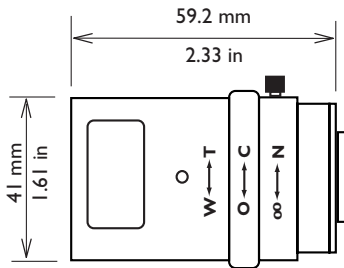

	LTC 3261/30	LTC 3264/30	LTC 3271/40	LTC 3274/40
Image format	1/2"	1/2"	1/2"	1/2"
Focal length	4.5 - 10 mm	4.5 - 10 mm	7.5 - 75 mm	7.5 - 75 mm
Iris range	F1.6 - close	F1.6 - 360	F2.2 - close	F2.2 - 360
Focus range	0.3m (1ft) to infinity	0.3m (1ft) to infinity	0.3m (1ft) to infinity	0.3m (1ft) to infinity
Back focus distance	8.6 mm (0.34 in) in air	8.6 mm (0.34 in) in air	8.5 mm (0.34 in) in air	8.5 mm (0.34 in) in air
Weight	40 g (0.09 lb)	50 g (0.11 lb)	215 g (0.47 lb)	220 g (0.48 lb)
Lens mount	CS	CS	CS	CS
Angle of view:				
Wide (HxV)	81.3° X 60.9°	81.3° X 60.9°	46.2° X 35.5°	46.2° X 35.5°
Tele (HxV)	38.2° X 28.7°	38.2° X 28.7°	4.9° X 3.7°	4.9° X 3.7°
Iris control	Manual	4-pin DC control	Manual	4-pin DC control
Focus control	Manual	Manual	Manual	Manual
Zoom control	Manual	Manual	Manual	Manual

Features - LTC 33xx Series 1/3" Varifocal lenses

	LTC 3361/40	LTC 3364/40	LTC 3371/20	LTC 3374/20
Image format	1/3"	1/3"	1/3"	1/3"
Focal length	2.8 - 12	2.8 - 12	5 - 50 mm	5 - 50 mm
Iris range	F1.4 - close	F1.4 - 360	F1.4 - close	F1.4 - 185
Focus range	0.3 m (1 ft) to infinity	0.3 m (1 ft) to infinity	1 m (3.3 ft) to infinity	1 m (3.3 ft) to infinity
Back focus distance	8.6 mm (0.34 in) in air	8.6 mm (0.34 in) in air	10.05 mm (0.4 in) in air	10.05 mm (0.4 in) in air
Weight	72 g (0.16 lb)	79 g (0.17 lb)	85 g (0.187 lb)	97 g (0.213 lb)
Lens mount	CS	CS	CS	CS
Angle of view:				
Wide (HxV)	97.4° X 72.5°	97.4° X 72.5°	53.4° X 40.1°	53.4° X 40.1°
Tele (HxV)	24.1° X 18.1°	24.1° X 18.1°	5.3° X 4.1°	5.3° X 4.1°
Iris control	Manual	4-pin DC control	Manual	4-pin DC control
Focus control	Manual	Manual	Manual	Manual
Zoom control	Manual	Manual	Manual	Manual

Dimensions LTC 3361/40

Features - LTC 3364 Series

Dimensions LTC 3364/21

Dimensions LTC 3364/31

Dimensions LTC 3364/40

Features - LTC 337x Series

Dimensions LTC 3371/20

Dimensions LTC 3374/20