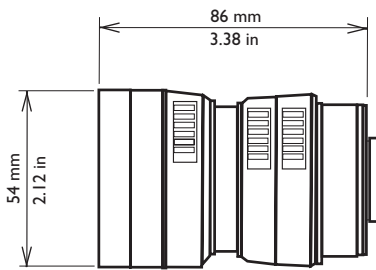

Dimensions LTC 3271/40