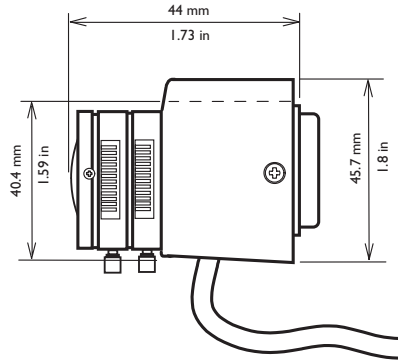

Dimensions LTC 3364/31