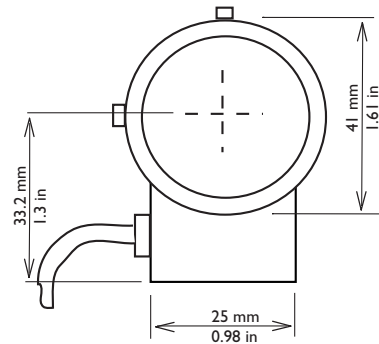

Features - LTC 33xx Series 1/3" Varifocal lenses

	LTC 3361/40	LTC 3364/40	LTC 3371/20	LTC 3374/20
Image format	1/3"	1/3"	1/3"	1/3"
Focal length	2.8 - 12	2.8 - 12	5 - 50 mm	5 - 50 mm
Iris range	F1.4 - close	F1.4 - 360	F1.4 - close	F1.4 - 185
Focus range	0.3 m (1 ft) to infinity	0.3 m (1 ft) to infinity	1 m (3.3 ft) to infinity	1 m (3.3 ft) to infinity
Back focus distance	8.6 mm (0.34 in) in air	8.6 mm (0.34 in) in air	10.05 mm (0.4 in) in air	10.05 mm (0.4 in) in air
Weight	72 g (0.16 lb)	79 g (0.17 lb)	85 g (0.187 lb)	97 g (0.213 lb)
Lens mount	CS	CS	CS	CS
Angle of view:				
Wide (HxV)	97.4° X 72.5°	97.4° X 72.5°	53.4° X 40.1°	53.4° X 40.1°
Tele (HxV)	24.1° X 18.1°	24.1° X 18.1°	5.3° X 4.1°	5.3° X 4.1°
Iris control	Manual	4-pin DC control	Manual	4-pin DC control
Focus control	Manual	Manual	Manual	Manual
Zoom control	Manual	Manual	Manual	Manual

Dimensions LTC 3361/40

Features - LTC 3364 Series

Dimensions LTC 3364/21

Dimensions LTC 3364/31

Dimensions LTC 3364/40

Features - LTC 337x Series

Dimensions LTC 3371/20

Dimensions LTC 3374/20

Features - Connector

4-pin Connector (Front view)

Passive-iris 4-pin

- Pin 1: Damping coil -
- Pin 2: Damping coil +
- Pin 3: Driving coil + (open)
- Pin 4: Driving coil -