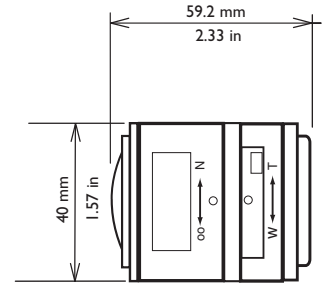

	LTC 3261/30	LTC 3264/30	LTC 3271/40	LTC 3274/40
Image format	1/2"	1/2"	1/2"	1/2"
Focal length	4.5 - 10 mm	4.5 - 10 mm	7.5 - 75 mm	7.5 - 75 mm
Iris range	F1.6 - close	F1.6 - 360	F2.2 - close	F2.2 - 360
Focus range	0.3m (1ft) to infinity	0.3m (1ft) to infinity	0.3m (1ft) to infinity	0.3m (1ft) to infinity
Back focus distance	8.6 mm (0.34 in) in air	8.6 mm (0.34 in) in air	8.5 mm (0.34 in) in air	8.5 mm (0.34 in) in air
Weight	40 g (0.09 lb)	50 g (0.11 lb)	215 g (0.47 lb)	220 g (0.48 lb)
Lens mount	CS	CS	CS	CS
Angle of view:				
Wide (HxV)	81.3° X 60.9°	81.3° X 60.9°	46.2° X 35.5°	46.2° X 35.5°
Tele (HxV)	38.2° X 28.7°	38.2° X 28.7°	4.9° X 3.7°	4.9° X 3.7°
Iris control	Manual	4-pin DC control	Manual	4-pin DC control
Focus control	Manual	Manual	Manual	Manual
Zoom control	Manual	Manual	Manual	Manual

Features - LTC 33xx Series 1/3" Varifocal lenses

	LTC 3361/40	LTC 3364/40	LTC 3371/20	LTC 3374/20
Image format	1/3"	1/3"	1/3"	1/3"
Focal length	2.8 - 12	2.8 - 12	5 - 50 mm	5 - 50 mm
Iris range	F1.4 - close	F1.4 - 360	F1.4 - close	F1.4 - 185
Focus range	0.3 m (1 ft) to infinity	0.3 m (1 ft) to infinity	1 m (3.3 ft) to infinity	1 m (3.3 ft) to infinity
Back focus distance	8.6 mm (0.34 in) in air	8.6 mm (0.34 in) in air	10.05 mm (0.4 in) in air	10.05 mm (0.4 in) in air
Weight	72 g (0.16 lb)	79 g (0.17 lb)	85 g (0.187 lb)	97 g (0.213 lb)
Lens mount	CS	CS	CS	CS
Angle of view:				
Wide (HxV)	97.4° X 72.5°	97.4° X 72.5°	53.4° X 40.1°	53.4° X 40.1°
Tele (HxV)	24.1° X 18.1°	24.1° X 18.1°	5.3° X 4.1°	5.3° X 4.1°
Iris control	Manual	4-pin DC control	Manual	4-pin DC control
Focus control	Manual	Manual	Manual	Manual
Zoom control	Manual	Manual	Manual	Manual

Dimensions LTC 3361/40

Features - LTC 3364 Series

Dimensions LTC 3364/21

Dimensions LTC 3364/31

Dimensions LTC 3364/40

Features - LTC 337x Series

Dimensions LTC 3371/20

Dimensions LTC 3374/20