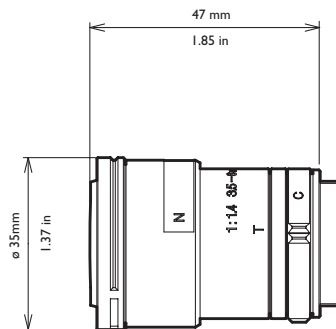

	LTC 3261/30	LTC 3264/30	LTC 3271/40	LTC 3274/40
Image format	1/2"	1/2"	1/2"	1/2"
Focal length	4.5 - 10 mm	4.5 - 10 mm	7.5 - 75 mm	7.5 - 75 mm
Iris range	F1.6 - close	F1.6 - 360	F2.2 - close	F2.2 - 360
Focus range	0.3m (1ft) to infinity	0.3m (1ft) to infinity	0.3m (1ft) to infinity	0.3m (1ft) to infinity
Back focus distance	8.6 mm (0.34 in) in air	8.6 mm (0.34 in) in air	8.5 mm (0.34 in) in air	8.5 mm (0.34 in) in air
Weight	40 g (0.09 lb)	50 g (0.11 lb)	215 g (0.47 lb)	220 g (0.48 lb)
Lens mount	CS	CS	CS	CS
Angle of view:				
Wide (HxV)	81.3° X 60.9°	81.3° X 60.9°	46.2° X 35.5°	46.2° X 35.5°
Tele (HxV)	38.2° X 28.7°	38.2° X 28.7°	4.9° X 3.7°	4.9° X 3.7°
Iris control	Manual	4-pin DC control	Manual	4-pin DC control
Focus control	Manual	Manual	Manual	Manual
Zoom control	Manual	Manual	Manual	Manual

Features - LTC 33xx Series 1/3" Varifocal lenses

	LTC 3361/40	LTC 3364/40	LTC 3371/20	LTC 3374/20
Image format	1/3"	1/3"	1/3"	1/3"
Focal length	2.8 - 12	2.8 - 12	5 - 50 mm	5 - 50 mm
Iris range	F1.4 - close	F1.4 - 360	F1.4 - close	F1.4 - 185
Focus range	0.3 m (1 ft) to infinity	0.3 m (1 ft) to infinity	1 m (3.3 ft) to infinity	1 m (3.3 ft) to infinity
Back focus distance	8.6 mm (0.34 in) in air	8.6 mm (0.34 in) in air	10.05 mm (0.4 in) in air	10.05 mm (0.4 in) in air
Weight	72 g (0.16 lb)	79 g (0.17 lb)	85 g (0.187 lb)	97 g (0.213 lb)
Lens mount	CS	CS	CS	CS
Angle of view:				
Wide (HxV)	97.4° X 72.5°	97.4° X 72.5°	53.4° X 40.1°	53.4° X 40.1°
Tele (HxV)	24.1° X 18.1°	24.1° X 18.1°	5.3° X 4.1°	5.3° X 4.1°
Iris control	Manual	4-pin DC control	Manual	4-pin DC control
Focus control	Manual	Manual	Manual	Manual
Zoom control	Manual	Manual	Manual	Manual

Features - LTC 32xx Series

Dimensions LTC 3261/30

Dimensions LTC 3264/30

Dimensions LTC 3271/40

Dimensions LTC 3274/40

Features - LTC 336I Series

Dimensions LTC 3361/20

Dimensions LTC 3361/30