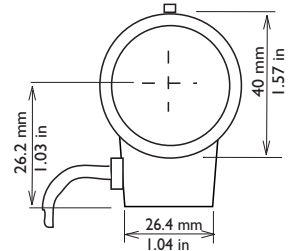

Features - LTC 33xx Series 1/3" Varifocal lenses

	LTC 3361/40	LTC 3364/40	LTC 3371/20	LTC 3374/20
Image format	1/3"	1/3"	1/3"	1/3"
Focal length	2.8 - 12	2.8 - 12	5 - 50 mm	5 - 50 mm
Iris range	F1.4 - close	F1.4 - 360	F1.4 - close	F1.4 - 185
Focus range	0.3 m (1 ft) to infinity	0.3 m (1 ft) to infinity	1 m (3.3 ft) to infinity	1 m (3.3 ft) to infinity
Back focus distance	8.6 mm (0.34 in) in air	8.6 mm (0.34 in) in air	10.05 mm (0.4 in) in air	10.05 mm (0.4 in) in air
Weight	72 g (0.16 lb)	79 g (0.17 lb)	85 g (0.187 lb)	97 g (0.213 lb)
Lens mount	CS	CS	CS	CS
Angle of view:				
Wide (HxV)	97.4° X 72.5°	97.4° X 72.5°	53.4° X 40.1°	53.4° X 40.1°
Tele (HxV)	24.1° X 18.1°	24.1° X 18.1°	5.3° X 4.1°	5.3° X 4.1°
Iris control	Manual	4-pin DC control	Manual	4-pin DC control
Focus control	Manual	Manual	Manual	Manual
Zoom control	Manual	Manual	Manual	Manual

Dimensions LTC 3361/40

Features - LTC 3364 Series

Dimensions LTC 3364/21

Dimensions LTC 3364/31

Dimensions LTC 3364/40

Features - LTC 337x Series

Dimensions LTC 3371/20

Dimensions LTC 3374/20

Features - Connector

4-pin Connector (Front view)

Passive-iris 4-pin

- Pin 1: Damping coil -
- Pin 2: Damping coil +
- Pin 3: Driving coil + (open)
- Pin 4: Driving coil -