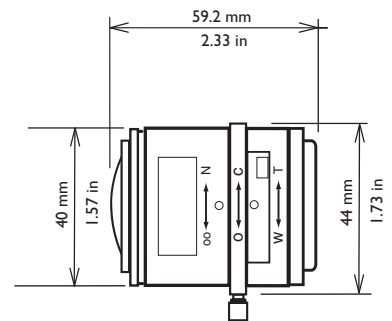

	LTC 3261/30	LTC 3264/30	LTC 3271/40	LTC 3274/40
Image format	1/2"	1/2"	1/2"	1/2"
Focal length	4.5 - 10 mm	4.5 - 10 mm	7.5 - 75 mm	7.5 - 75 mm
Iris range	F1.6 - close	F1.6 - 360	F2.2 - close	F2.2 - 360
Focus range	0.3m (1ft) to infinity	0.3m (1ft) to infinity	0.3m (1ft) to infinity	0.3m (1ft) to infinity
Back focus distance	8.6 mm (0.34 in) in air	8.6 mm (0.34 in) in air	8.5 mm (0.34 in) in air	8.5 mm (0.34 in) in air
Weight	40 g (0.09 lb)	50 g (0.11 lb)	215 g (0.47 lb)	220 g (0.48 lb)
Lens mount	CS	CS	CS	CS
Angle of view:				
Wide (HxV)	81.3° X 60.9°	81.3° X 60.9°	46.2° X 35.5°	46.2° X 35.5°
Tele (HxV)	38.2° X 28.7°	38.2° X 28.7°	4.9° X 3.7°	4.9° X 3.7°
Iris control	Manual	4-pin DC control	Manual	4-pin DC control
Focus control	Manual	Manual	Manual	Manual
Zoom control	Manual	Manual	Manual	Manual

Features - LTC 33xx Series 1/3" Varifocal lenses

	LTC 3361/40	LTC 3364/40	LTC 3371/20	LTC 3374/20
Image format	1/3"	1/3"	1/3"	1/3"
Focal length	2.8 - 12	2.8 - 12	5 - 50 mm	5 - 50 mm
Iris range	F1.4 - close	F1.4 - 360	F1.4 - close	F1.4 - 185
Focus range	0.3 m (1 ft) to infinity	0.3 m (1 ft) to infinity	1 m (3.3 ft) to infinity	1 m (3.3 ft) to infinity
Back focus distance	8.6 mm (0.34 in) in air	8.6 mm (0.34 in) in air	10.05 mm (0.4 in) in air	10.05 mm (0.4 in) in air
Weight	72 g (0.16 lb)	79 g (0.17 lb)	85 g (0.187 lb)	97 g (0.213 lb)
Lens mount	CS	CS	CS	CS
Angle of view:				
Wide (HxV)	97.4° X 72.5°	97.4° X 72.5°	53.4° X 40.1°	53.4° X 40.1°
Tele (HxV)	24.1° X 18.1°	24.1° X 18.1°	5.3° X 4.1°	5.3° X 4.1°
Iris control	Manual	4-pin DC control	Manual	4-pin DC control
Focus control	Manual	Manual	Manual	Manual
Zoom control	Manual	Manual	Manual	Manual

Features - LTC 32xx Series

Dimensions LTC 3261/30

Dimensions LTC 3264/30

Dimensions LTC 3271/40

Dimensions LTC 3274/40

Features - LTC 336I Series

Dimensions LTC 3361/20

Dimensions LTC 3361/30