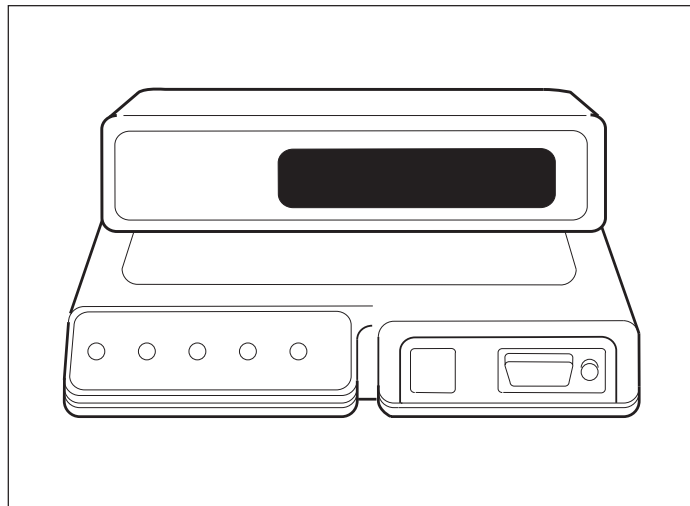

product specifications

physical characteristics

Length
19.1 cm (7.5")

Height
3.1 cm (1.2")

Width
16.5 cm (6.5")

Weight
504 g (18 oz.)

electrical

Uses external power pack supplying DC current to reader

Available for 100, 120, 220, and 240V AC sources

AC powerpacks

WAND (20 Watts)

Length
14.7 cm (5.8")

Height
7.1 cm (2.8")

Width
7.6 cm (3.0")

Weight
1 kg (35 oz)

LASER (45 Watts)

Length
11.7 cm (4.6")

Height
5.3 cm (2.1")

Width
7.4 cm (2.9")

Weight
1.5 kg (53 oz)

Powerpack has 6' line cord and a 5' DC output cord with a 7-pin plug

environmental

Operating
0° to 50°C (32° to 122°F)

Storage
-10° to 60°C (14° to 140°F)

Humidity
Non-condensing (10 to 90% RH)

programmability

Interactive Reader Language (IRL®) development system and program execution capability

memory

64K battery-backed CMOS RAM

operator I/O

32-character display

Audible feedback

Optional full alphanumeric keyboard (1700)

Optional satellite input stations (9191)

codes read

Code 39, HIBC, Interleaved 2 of 5 (fixed and variable length), Codabar® (standard and ABC), UPC/EAN, Code 11, Code 128, UCC/EAN 12, Code 49, Code 93

Autodiscrimination allows any valid combination of codes

interfaces

RS-232, RS-422, RS-485

ASCII 7 or 8 bit, full 128 character set

Rates

Up to 19,200 baud

Parity

Odd, even, disable, mark, space

Dual I/O ports

Modem, 25-socket D-Subminiature (female) wired as DTE; Terminal, 25-pin D-Subminiature (male) wired as DCE; Full or half duplex

communications protocol

Point-to-point

Polling mode D

User-defined

Multi-drop

User-defined multi-drop

character sets

USA ASCII, French, UK, Danish, Swedish, Italian, Spanish, Katakana

regulatory agency approvals

UL 478 5th Ed.; CSA C22.2 #154-M1983; FCC Part 15, Sub Class A

**print!
capture!
connect!**

9512

bar code transaction manager

north america

INTERMEC CORPORATION
6001 36TH AVENUE WEST
P.O. BOX 4280
EVERETT, WASHINGTON 98203-9280
1 800 347 2636 tel
1 206 355 9551 fax
HTTP://www.intermec.com internet
info@intermec.com e-mail
GOVERNMENT SYSTEMS GROUP:
1 206 356 1652 tel
1 206 356 1889 fax
LABEL PRODUCTS: 1 800 227 9947 tel

europa/middle east/africa

INTERMEC EUROPEAN HEADQUARTERS
P.O. BOX 40223
6504 AE NIJMEGEN
MICROWEG 20
6545 CM NIJMEGEN
THE NETHERLANDS
+31 24 3723 131 tel
+31 24 3781 847 fax
LABEL PRODUCTS:
+31 24 3723 100 tel
+31 24 3780 070 fax

asia-pacific/latin america

INTERMEC CORPORATION
6001 36TH AVENUE WEST
P.O. BOX 4280
EVERETT, WASHINGTON 98203-9280
1 206 348 2755 tel
1 206 348 3788 fax
LABEL PRODUCTS: 1 513 874 5882

world-wide fax

DOCUMENT RETRIEVAL SERVICE
1 800 755 5505 tel

Intermec