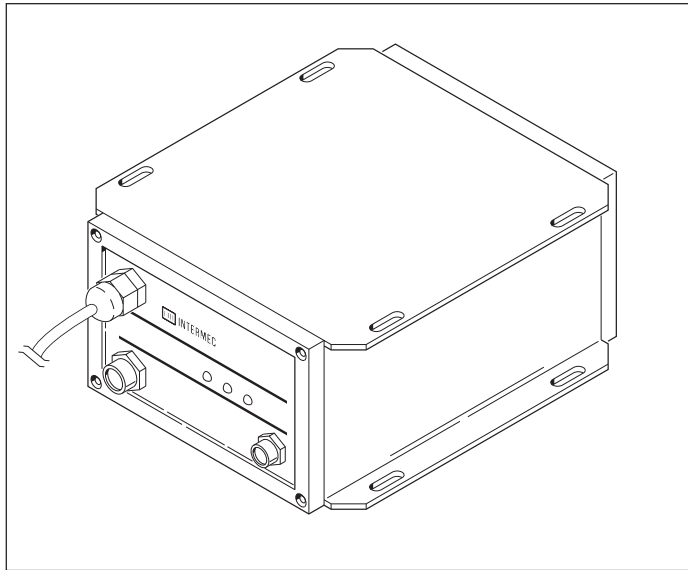

product specifications

physical characteristics

Length
8.9 cm (3.5")

Height
11.4 cm (4.5")

Width
20.1 cm (7.9")

Weight
2.6 kg. (5.7 lb)

network interface

9180 network controller

9185 RF SNA controller

0200 Universal controller

control unit interface

Data Rate
64 to 256 Kbps

NRZI

RF data communications

Direct sequenced spread-spectrum radio

Bi-directional RF communications to base station

Power Output
250 m Watt maximum

Frequency
902 to 928 MHz per FCC part 15

Data Rate
122 Kpbs

Protocol
Error-correcting packet protocol

Channels
7, user programmable

status indicator lights

Power On

Transmit

Receive

connectors

Data Port
Watertight military circular-type connector

Antenna
Watertight TNC

electrical

100 to 240 VAC, 50/60 Hz

environmental

Operating
-20° to 50° C (-4° to 122° F)

Storage
-40° to 70° C (-40° to 158° F)

Humidity
Non-condensing (10 to 90% RH)

Verified by UL and CSA for compliance to IEC 529 Level IP53, suitable for use in damp locations, CSA enclosure type 3.5

regulatory approvals

UL Listed, UL 1950

CSA Certified C22.2, No. 950-M89

FCC Part 15 Certified

Industry Canada TRC-76 Certified

**print!
capture!
connect!**

9181

900MHz RF base station transceiver

north america

INTERMEC CORPORATION
6001 36TH AVENUE WEST
P.O. BOX 4280
EVERETT, WASHINGTON 98203-9280
1 800 347 2636 *tel*
1 206 355 9551 *fax*
[HTTP://www.intermec.com](http://www.intermec.com) *internet*
info@intermec.com *e-mail*
GOVERNMENT SYSTEMS GROUP:
1 206 356 1652 *tel*
1 206 356 1889 *fax*
LABEL PRODUCTS: 1 800 227 9947 *tel*

europe/middle east/africa

INTERMEC EUROPEAN HEADQUARTERS
P.O. BOX 40223
6504 AE NIJMEGEN
MICROWEG 20
6545 CM NIJMEGEN
THE NETHERLANDS
+31 24 3723 131 *tel*
+31 24 3781 847 *fax*
LABEL PRODUCTS:
+31 24 3723 100 *tel*
+31 24 3780 070 *fax*

asia-pacific/latin america

INTERMEC CORPORATION
6001 36TH AVENUE WEST
P.O. BOX 4280
EVERETT, WASHINGTON 98203-9280
1 206 348 2755 *tel*
1 206 348 3788 *fax*
LABEL PRODUCTS: 1 513 874 5882

world-wide fax

DOCUMENT RETRIEVAL SERVICE
1 800 755 5505 *tel*

Intermec