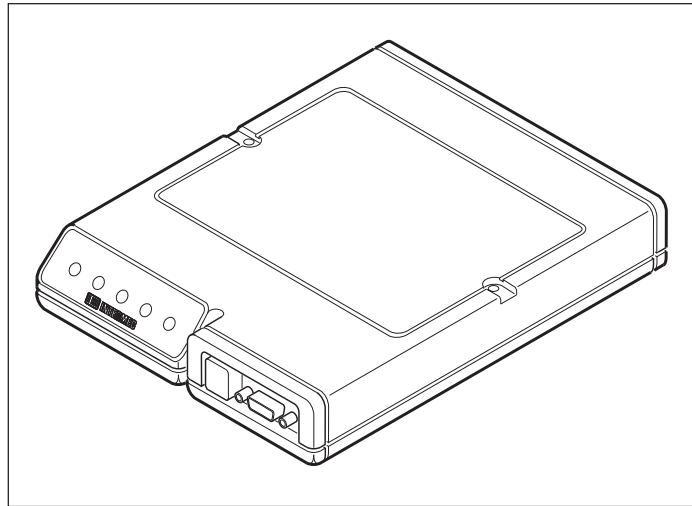

product specifications

physical characteristics

controller

Length

19.1 cm (7.5")

Width

16.5 cm (6.5")

Height

3.0 cm (1.2")

Weight

504 kg (1 lbs. 2 oz)

power supply

Length

14.7 cm (5.8")

Width

7.6 cm (3.0")

Height

7.1 cm (2.8")

Weight

980 kg (2 lbs. 3 oz)

Power Supply has a 6-foot line cord and a 5-foot DC output cord with a 7-pin plug.

electrical

USA Power Supply

120 VAC (+10% to -15%)
60 Hz 20 Watts

Optional Power Supplies Available for

120 VAC, 50 Hz, 100 VAC,
50/60 Hz, 220 VAC, 50/60 Hz,
240 VAC, 50/60 Hz

environmental

Operating

0° to 50°C (32° to 122°F)

Storage

-10° to 60°C (14° to 140°F)

Humidity

Relative non-condensing (10 to 90%)

interfaces

Host Communication

EIA RS-232-C, RS-422

ASCII character format

Even, odd, disable,
mark or space parity

One or two stop bits

Xon/Xoff

Optional LRC check

110 to 19.2K baud

User-definable poll-select sequence Polled Device Communication

1 port, 32 devices supported

4-wire RS 485

2400 to 19.2K baud

Intermec multi-drop protocol

Supports 7 or 8 data bits ASCII
character format

product configurations

9154A010101: 120V, 60 Hz

9154A010102: 100V, 50/60 Hz

9154A010103: 220V, 50/60 Hz

9154A010104: 240V, 50/60 Hz

**print!
capture!
connect!**

9154

**CROSSBAR®
controller**

north america

INTERMEC CORPORATION
6001 36TH AVENUE WEST
P.O. BOX 4280
EVERETT, WASHINGTON 98203-9280
1 800 347 2636 tel
1 206 355 9551 fax
HTTP://www.intermec.com internet
info@intermec.com e-mail
GOVERNMENT SYSTEMS GROUP:
1 206 356 1652 tel
1 206 356 1889 fax
LABEL PRODUCTS: 1 800 227 9947 tel

europa/middle east/africa

INTERMEC EUROPEAN HEADQUARTERS
P.O. BOX 40223
6504 AE NIJMEGEN
MICROWEG 20
6545 CM NIJMEGEN
THE NETHERLANDS
+31 24 3723 131 tel
+31 24 3781 847 fax
LABEL PRODUCTS:
+31 24 3723 100 tel
+31 24 3780 070 fax

asia-pacific/latin america

INTERMEC CORPORATION
6001 36TH AVENUE WEST
P.O. BOX 4280
EVERETT, WASHINGTON 98203-9280
1 206 348 2755 tel
1 206 348 3788 fax
LABEL PRODUCTS: 1 513 874 5882

world-wide fax

DOCUMENT RETRIEVAL SERVICE
1 800 755 5505 tel

Intermec