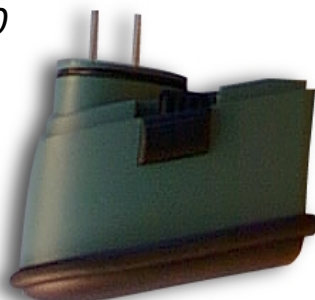

321907

**HAND HELD
PRODUCTS**
a WelchAlllyn® affiliate

Accessories

Cordless Scanners

Charge Packs

The charge pack for the cordless scanner includes a rechargeable Nickel Metal Hydride (NiMH) battery and an international charging circuit. When fully charged, the pack provides 18,000 scans, or about 25 hours of continuous use. The unique design of the charge pack allows it to plug directly into a two-prong wall outlet commonly used in North America.

IT3870/ST3470/ST5770

NiMH battery
Base: (L xW) 3.4" x 1.8" /
8.64cm x 4.57cm
Height: 3.3" / 8.38cm
Charging Voltage: 120 VAC /
240 VAC, 50 Hz / 60 Hz
CLESS/NIMH/S

Cover

The cover is made of tough and durable ballistic nylon fabric. The cover is designed to be used in applications where a tool balancer is needed.