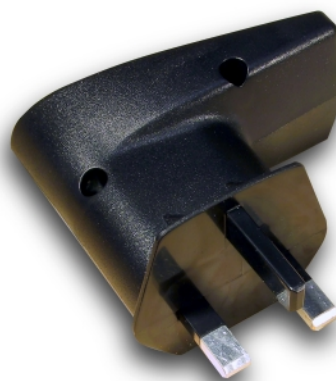

IT3870/ST3470/ST5770

NiMH battery
Base: (L xW) 3.4" x 1.8" /
8.64cm x 4.57cm
Height: 3.3" / 8.38cm
Charging Voltage: 120 VAC /
240 VAC, 50 Hz / 60 Hz
CLESS/NIMH/S

Cover

The cover is made of tough and durable ballistic nylon fabric. The cover is designed to be used in applications where a tool balancer is needed.

ST3470/ST5770 34/5770/COVER

Charge Pack Adapters

Charge pack adapters allow the charge pack to be plugged directly into many international outlet receptacles. After the charge pack is removed from the reader, just snap on an adapter and plug into an outlet.

When the adapter is used in 240 volt applications, only use charge pack CLESS/NIMH/S. Do not attempt to charge part numbers:

34/5770/NICAD, 34/5770/NIMH, 34/5770/NIMH/F, or 34/5770/NICAD/F.

IT3870/ST3470/ST5770

Europlug CEE 7/16

United Kingdom BS 1363

CLESS/ADAPTEURO

CLESS/ADAPTUK

UK Adapter

Europlug Adapter

Cordless Scanners

Holders