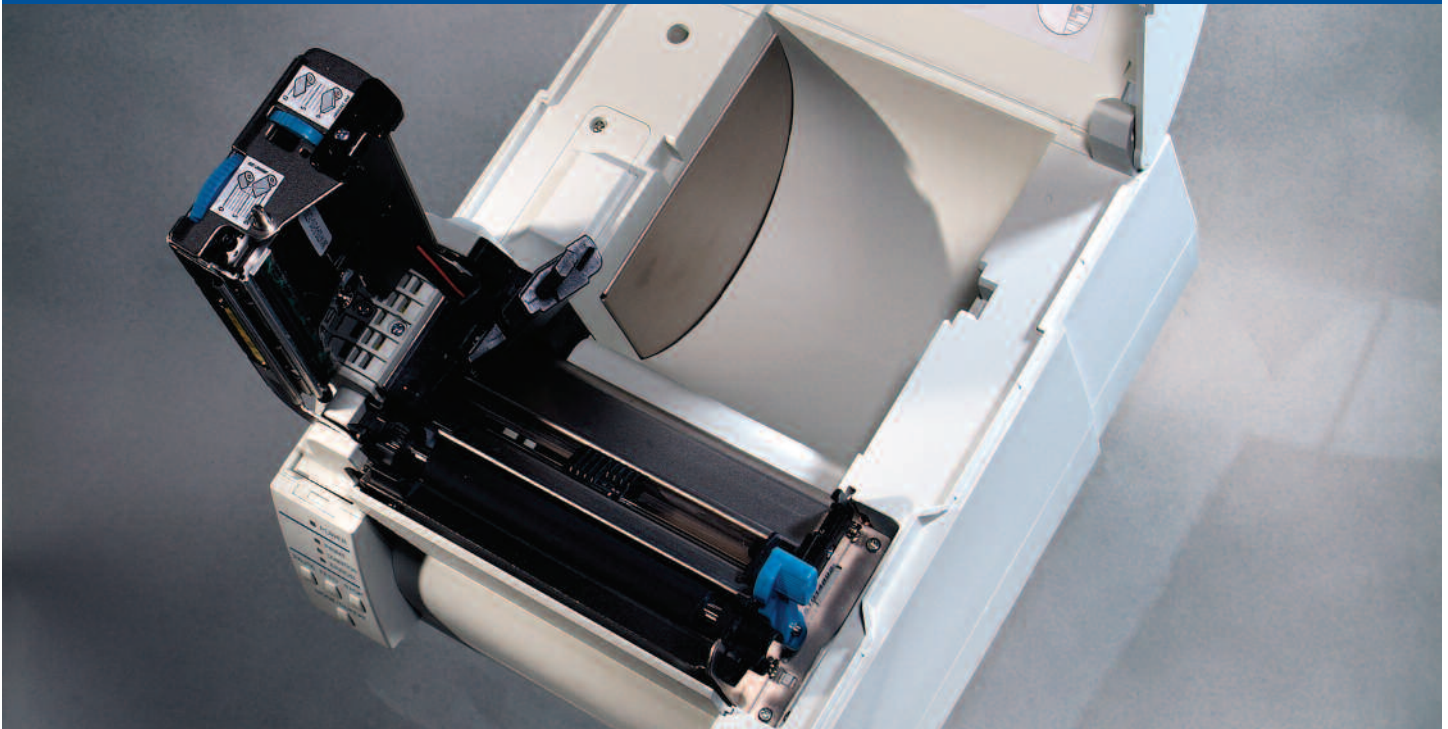

## CLP-521 Bar Code/ Label Printer

If you're looking for a rugged, precise bar code/label printer that delivers maximum performance, look no further. The CLP-521 direct thermal printer combines robust printing with superior price performance, ease of use and precision engineering. You'll love Citizen's unique metal Hi-Lift™ print mechanism, allowing for quick media loading while an adjustable sensor easily handles a variety of media and label configurations including standard and pediatric medical wristbands. Also, the powerful on-board 32 Bit RISC processor delivers exceptional throughput and fast first label out. If that weren't enough, the CLP-521 features complete connectivity, with standard parallel, serial, and USB interfaces, or choose optional internal Ethernet or WiFi.

## CLP-521 Bar Code/Label Printer

### Features

- Powerful 32 Bit RISC processor
- Standard and pediatric medical wristband capable
- Metal Hi-Lift™ print mechanism
- Standard internal parallel, serial and USB interfaces
- Internal Ethernet and wireless LAN networking options
- Internal 5-inch (125mm) media capacity
- Zebra® and Datamax® emulations available
- Ships with Windows™ 2000 & XP drivers
- Label-making software included
- Internal power supply
- Two Year Warranty