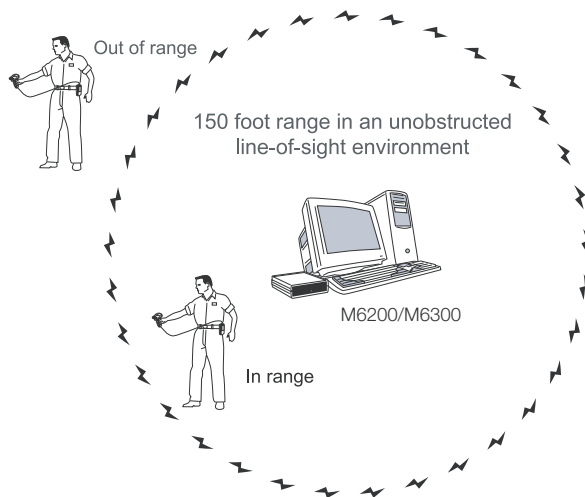

Options

Extended Warranty coverage (3 years)
Extended Warranty Plus coverage (3 years)