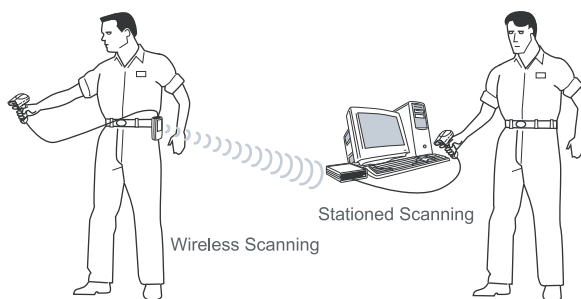

Laser, CCD & Wand Scanners

Maintenance & Support

A two (2) year warranty agreement is included with the purchase of AML M6200/M6300 cordless bar code scanning systems. This standard warranty agreement includes toll-free technical support during normal business hours: (Monday – Friday, 8:30 a.m. to 5:30 p.m. C.S.T.)

Options

Extended Warranty coverage (3 years)
Extended Warranty Plus coverage (3 years)

The M6120/M6310 allows for both cordless and stationed scanning at the same time.

NEVER COMPLICATED™

2190 Regal Parkway
Euless, TX 76040
www.amltd.com
1-800-648-4452
email: sales@amltd.com