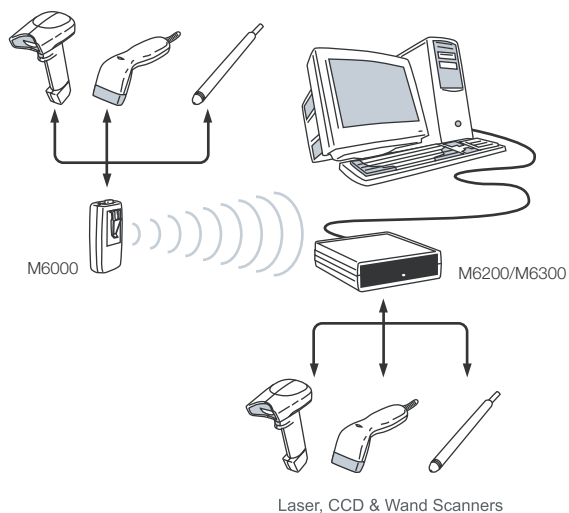

M6000 Series

Cordless Bar Code Scanning Systems

Specifications:

Input Device:	Undecoded, 5VDC, laser, CCD or wand scanner with 9-pin D-sub connector
Bar Codes:	The decoder automatically recognizes and reads the following bar code types: Code 39, Extended Code 39 (full ASCII), Interleaved 2 of 5, UPC-A, UPC-E, EAN-8, EAN-13. UPC and EAN supplements (2 and 5 character), Codabar, Code 128, Code 93, Code 11, MSI/Plessey.
Range:	Typical Range: 150 feet in an unobstructed line-of-sight environment.
Interface:	M6200 - 5-pin circular DIN connector (IBM PC/XT/AT), also includes PS/2 adapter. M6300 - USB port (HID)
Power:	M6000 - One 9 volt alkaline battery M6200/6300 - Receives power from the computer through interface cable
Physical:	M6000 - 5 1/8" L x 2 3/4" W x 1 1/2" H, 5 oz. (with battery) M6200 - 5 1/4" L x 5 1/8" W x 1 1/2" H, 14 oz.
Frequency:	916.5 MHZ., no license required. FCC approved.

Optional Accessories:

CAS-6000: Double slot holster with belt. Accommodates the M6000 portable decoder and scanning device.

Specifications and information are subject to change without notice. All trademarks are property of their respective owners.

Laser, CCD & Wand Scanners

Maintenance & Support

A two (2) year warranty agreement is included with the purchase of AML M6200/M6300 cordless bar code scanning systems. This standard warranty agreement includes toll-free technical support during normal business hours: (Monday – Friday, 8:30 a.m. to 5:30 p.m. C.S.T.)