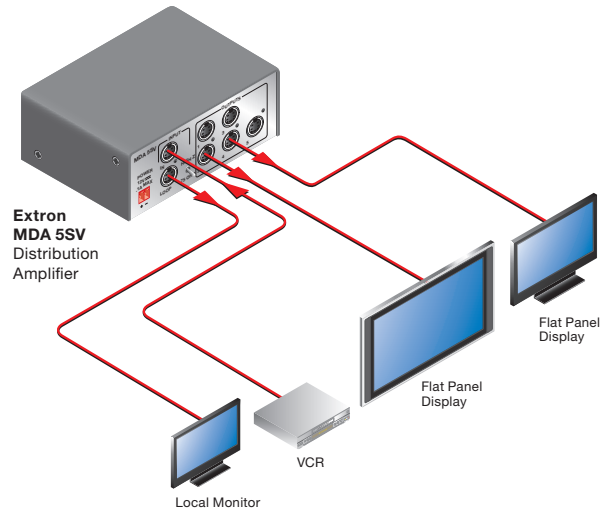

Setup Guide — MDA 5V, 5SV, 5A RCA, cont'd

Step 5 (optional)

For the MDA 5V:

Connect the video loop feed (④) to a local monitor, using composite video connectors.

For the MDA 5SV:

Connect a video loop feed (④) to a local monitor, using S-video connectors.

Step 6

For the MDA 5V and MDA 5SV models:

If a terminated device was connected to the loop feed in **step 5**, set the High Z/75 Ohm switch (⑥) to High Z (up position, as shown in the figure at right). If no device or an unterminated device was connected to the loop feed in **step 5**, set the switch to 75 Ohm (down position).

HIGH Z

75 Ohm

Step 7

For the MDA 5V:

Connect up to five display composite video devices to the outputs (⑦), using composite video connectors.

For the MDA 5SV:

Connect up to five display S-video devices to the outputs (⑦), using S-video connectors.

For the MDA 5A RCA:

Connect up to five stereo audio devices to the audio outputs (⑧), using the RCA connectors (left channel top; right channel bottom).

Troubleshooting

If you have problems, please consult the full manual, which is available on-line at www.extron.com.

If the problems persist, contact the [Extron service department](#).

Extron USA - West
Headquarters

+800.633.9876
Inside USA / Canada Only
+1.714.491.1500
+1.714.491.1517 FAX

Extron USA - East

+800.633.9876
Inside USA / Canada Only
+1.919.863.1794
+1.919.863.1797 FAX

Extron Europe

+800.3987.6673
Inside Europe Only
+31.33.453.4040
+31.33.453.4050 FAX

Extron Asia

+800.7339.8766
Inside Asia Only
+65.6383.4400
+65.6383.4664 FAX

Extron Japan

+81.3.3511.7655
+81.3.3511.7656 FAX

Extron China

+400.883.1568
Inside China Only
+86.21.3760.1568
+86.21.3760.1566 FAX

Extron Middle East

+971.4.2991800
+971.4.2991880 FAX