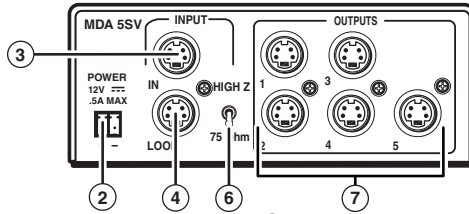

Rear Panel MDA 5SV