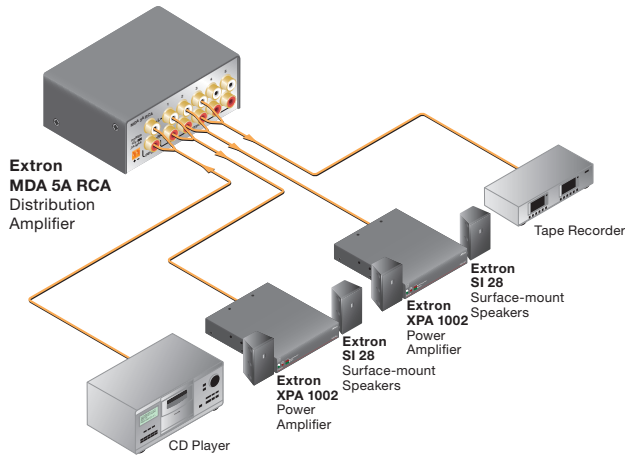

Setup Guide — MDA 5V, 5SV, 5A RCA, cont'd

Step 5 (optional)

For the MDA 5V:

Connect the video loop feed (④) to a local monitor, using composite video connectors.

For the MDA 5SV:

Connect a video loop feed (④) to a local monitor, using S-video connectors.

Step 6

For the MDA 5V and MDA 5SV models:

If a terminated device was connected to the loop feed in **step 5**, set the High Z/75 Ohm switch (⑥) to High Z (up position, as shown in the figure at right). If no device or an unterminated device was connected to the loop feed in **step 5**, set the switch to 75 Ohm (down position).

HIGH Z

75 Ohm

Step 7

For the MDA 5V:

Connect up to five display composite video devices to the outputs (⑦), using composite video connectors.

For the MDA 5SV:

Connect up to five display S-video devices to the outputs (⑦), using S-video connectors.

For the MDA 5A RCA:

Connect up to five stereo audio devices to the audio outputs (⑧), using the RCA connectors (left channel top; right channel bottom).

Troubleshooting

If you have problems, please consult the full manual, which is available on-line at www.extron.com.

If the problems persist, contact the [Extron service department](#).

Extron USA - West
Headquarters

+800.633.9876
Inside USA / Canada Only
+1.714.491.1500
+1.714.491.1517 FAX

Extron USA - East

+800.633.9876
Inside USA / Canada Only
+1.919.863.1794
+1.919.863.1797 FAX

Extron Europe

+800.3987.6673
Inside Europe Only
+31.33.453.4040
+31.33.453.4050 FAX

Extron Asia

+800.7339.8766
Inside Asia Only
+65.6383.4400
+65.6383.4664 FAX

Extron Japan

+81.3.3511.7655
+81.3.3511.7656 FAX

Extron China

+400.883.1568
Inside China Only
+86.21.3760.1568
+86.21.3760.1566 FAX

Extron Middle East

+971.4.2991800
+971.4.2991880 FAX