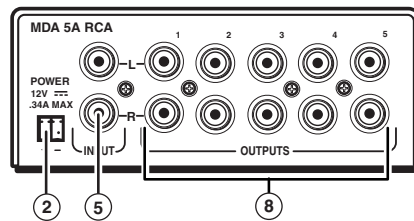

Rear Panel MDA 5A RCA

Indicators and Connectors

- ① Power LED
- ② Power supply input
- ③ Video input
- ④ Video loop to local monitor
- ⑤ Audio input (left channel top; right channel bottom)
- ⑥ High Z/75 Ohm switch
- ⑦ video outputs
- ⑧ audio outputs (left channel top; right channel bottom)

Step 1

Turn all the equipment off and disconnect all cables.

Step 2

Mount the unit in a convenient location, in a rack, under a desk, or on a projector mounting system. Follow the instructions included with the appropriate mounting kit.

Step 3

Connect the external 12 VDC power supply (provided) to the 2-pole, captive screw power connector (②). When power is applied to the unit, the front panel LED (①) lights green.

CAUTION Voltage polarity is important. Identify the negative lead by the ridges on the side (see figure at right).

CAUTION Always use a power supply specified by Extron for this unit. Use of an unauthorized power supply voids all regulatory compliance certification and may cause damage to the supply and the distribution amplifier.