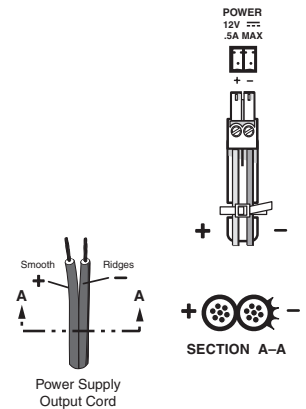

Step 4

For the MDA 5V:

Connect a video source to the video input (③), using composite video (BNC) connectors.

For the MDA 5SV:

Connect a video source to the video input (③), using S-video (4-pin mini DIN) connectors.

For the MDA 5A RCA:

Connect an audio source to the audio inputs (⑤), using unbalanced stereo to RCA connectors. Left channel input goes to the upper input; right channel input goes to the lower input.